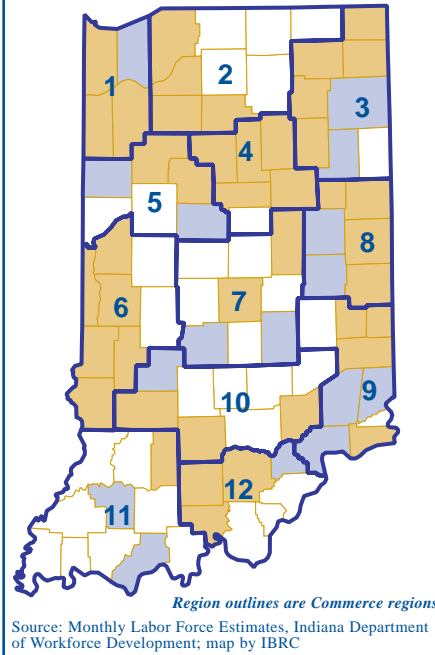

Indiana Department of Commerce

November's Unemployment Snapshot

Figure 1: November Unemployment

Indiana's rate was 4.7 percent

State Unemployment Rate = 4.7%

- Above State Rate (42 counties)
- Equal to State Rate (+/- 0.3) (16 counties)
- Below State Rate (34 counties)

The Indianapolis metropolitan area had the largest absolute decline in unemployment, with 725 of its residents dropping out of the unemployment rolls. Fort Wayne saw a decline of 280. Nearly a third of the state's unemployed resided in Marion, Lake and Allen counties.