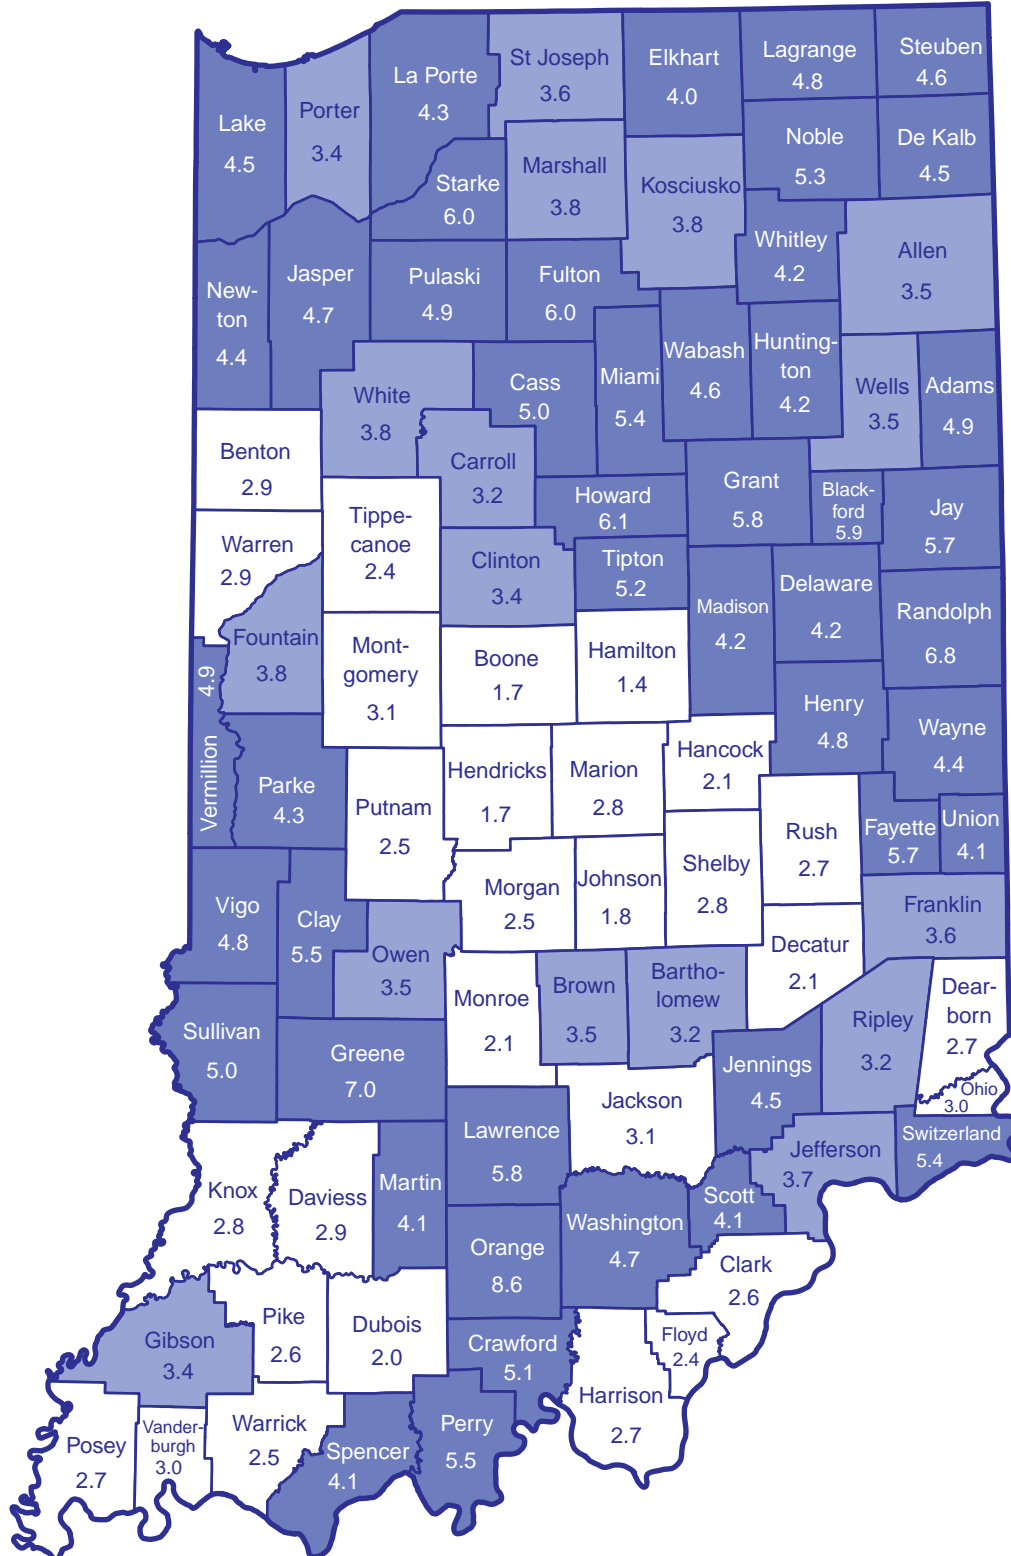

Figure 1: March 2001 Unemployment Rates by County

The national unemployment rate for March 2001 was 4.6%

State Unemployment Rate = 3.5%

Dark Blue Above State Rate (46 counties)

Medium Blue Approx. Equal to State Rate (+/- 0.3) (17 counties)

White Below State Rate (29 counties)

Source: Indiana Department of Workforce Development